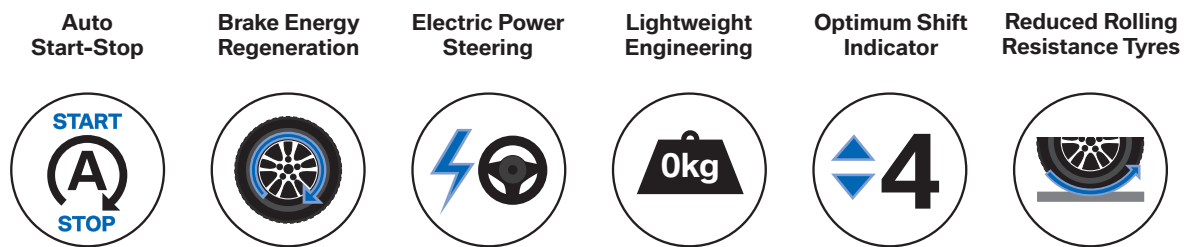

The BMW Z4

www.bmw.co.uk

The Ultimate
Driving Machine

THE BMW Z4.

PRICE LIST.
FROM JANUARY 2013.

BMW EfficientDynamics
Less emissions. More driving pleasure.

CONTENTS.

Page 01	Contents
Page 02	The BMW Z4 Introduction
Page 03	Standard Equipment Highlights
Page 04	Pure Balance and Pure Impulse Design packages
Page 05	Technical Information
Page 06	Pricing Information
Page 07	BMW EfficientDynamics / Paintwork / Upholsteries
Page 08	Packages / Interior Trims
Page 09	Transmissions / Steering and Chassis / Safety and Technology / Seats / Exterior Equipment / Interior Equipment
Page 10	Steering Wheels / Audio and Communication
Page 11	Light Alloy Wheels
Page 12	Supplementary Options
Page 13	Code Glossary

www.bmw.co.uk/Z4

THE BMW Z4.

EXPERIENCE PURE JOY.

Tradition has dictated that a roadster is all about the drive. The BMW Z4, however, enhances this tradition by combining engaging dynamism with stunning design, luxurious comfort and effortless sophistication. It moves the roadster into new territory, where the elemental purity of the driving experience is enhanced by design that reaches unprecedented heights of dynamic elegance. Convenience and practicality have entered a new realm.

BMW EFFICIENT DYNAMICS.

EfficientDynamics is BMW's award-winning programme of technologies designed to reduce CO₂ emissions and improve fuel economy, without compromising on performance or driving dynamics. These technologies are standard on every new BMW and could lower your fuel and tax costs, as well as ensure a lower benefit in kind tax rating for company car drivers. You can find out more about the benefits of BMW EfficientDynamics, as well as compare your own vehicle against any BMW Z4 model at www.bmw.co.uk/EfficientDynamics.