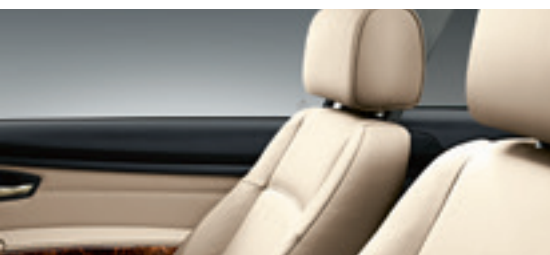

STANDARD AND OPTIONAL EQUIPMENT.

	318i SE	318i M Sport	320i SE	320i M Sport	325i SE	325i M Sport	330i SE	330i M Sport	335i SE	335i M Sport	320d SE	320d M Sport	325d SE	325d M Sport	330d SE	330d M Sport	335d SE	335d M Sport	Price

BMW EFFICIENT DYNAMICS

Auto Start-Stop	-	-	●	●	-	-	-	-	-	-	●	●	-	-	-	-	-	-	Std
Brake Energy Regeneration	●	●	●	●	●	●	●	●	●	●	●	●	●	●	●	●	●	●	Std
Electric Power Steering	●	●	●	●	●	●	●	●	-	-	-	-	●	●	●	●	-	-	Std
High-precision direct injection	●	●	●	●	●	●	●	●	●	●	-	-	-	-	-	-	-	-	Std
Optimum Shift Indicator	●	●	●	●	●	●	●	●	●	●	●	●	●	●	●	●	-	-	Std

Certain BMW EfficientDynamics features may be excluded depending on the optional equipment chosen. Your BMW Dealer will be pleased to provide you with more information.

PAINTWORK

Non-metallic Available in: Alpine White, Crimson Red¹ or Jet Black¹	uni	●	●	●	●	●	○	○	○	○	●	●	●	●	○	○	○	○	£0
Metallic Available in: Black Sapphire, Deep Sea Blue¹, Le Mans Blue², Liquid Blue¹, Mineral White, Orion Silver¹, Space Grey, Titanium Silver or Vermilion Red¹	met	○	○	○	○	○	●	●	●	●	○	○	○	○	●	●	●	●	£610
BMW Individual Available in: Azurite Black, Moonstone or Ruby Black	ind	○	○	○	○	○	-	-	-	-	○	○	○	○	-	-	-	-	£1,360
		-	-	-	-	-	○	○	○	○	-	-	-	-	○	○	○	○	£810

UPHOLSTERIES

Dakota leather³ Available in: Black, Coral Red, Cream Beige, Grey, Oyster or Saddle Brown	LC	●	●	●	●	●	●	●	●	●	●	●	●	●	●	●	●	●	Std	
BMW Individual Merino leather³ Available in: Champagne, Cohiba Brown, Platinum or Rust Brown Only with 775	ZA	○	-	○	-	○	-	○	-	○	-	○	-	○	-	○	-	○	-	£2,005
		-	○	-	○	-	○	-	○	-	○	-	○	-	○	-	○	-	○	£1,780

Key

● = Standard ○ = Optional - = Not available Only with = these options must be ordered together Not with = these options are not available for ordering together
¹ = Not available on M Sport. ² = Only available on M Sport. ³ = Leather upholstery features on varying seat aspects depending on the BMW 3 Series Coupé model and seat type chosen.
For full details please refer to the BMW 3 Series Coupé model Brochure or consult your BMW Dealer.