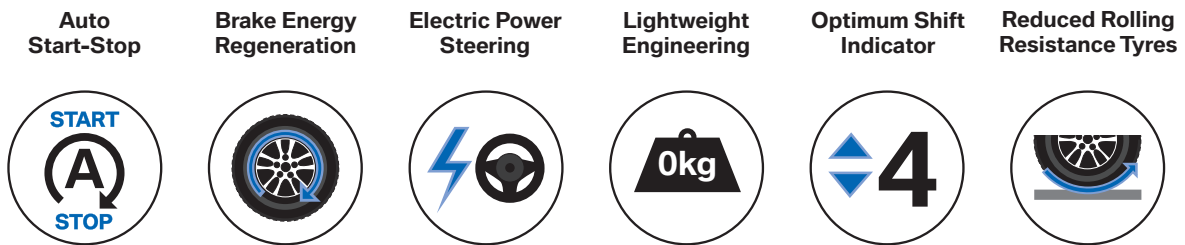

www.bmw.co.uk/Z4

THE BMW Z4.

EXPERIENCE PURE JOY.

Tradition has dictated that a roadster is all about the drive. The BMW Z4, however, enhances this tradition by combining engaging dynamism with stunning design, luxurious comfort and effortless sophistication. It moves the roadster into new territory, where the elemental purity of the driving experience is enhanced by design that reaches unprecedented heights of dynamic elegance. Convenience and practicality have entered a new realm.

BMW EFFICIENT DYNAMICS.

EfficientDynamics is BMW's award-winning programme of technologies designed to reduce CO₂ emissions and improve fuel economy, without compromising on performance or driving dynamics. These technologies are standard on every new BMW and could lower your fuel and tax costs, as well as ensure a lower benefit in kind tax rating for company car drivers. You can find out more about the benefits of BMW EfficientDynamics, as well as compare your own vehicle against any BMW Z4 model at www.bmw.co.uk/EfficientDynamics.

BMW EfficientDynamics
Less emissions. More driving pleasure.

STANDARD EQUIPMENT HIGHLIGHTS.

A GUIDE TO TRIM LEVELS.

The BMW Z4 is available in a variety of engine and trim variants, each providing a different level of standard specification. The table below and opposite page highlights some of these equipment differences, whilst full details can be found in the BMW Z4 model Brochure.