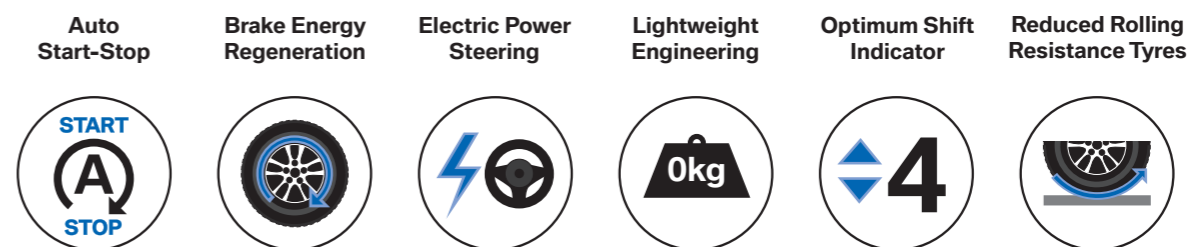

## THE BMW 5 SERIES GRAN TURISMO. UNPARALLELED JOY.

At BMW, conventional boundaries are continually challenged. It is a progressive mindset that drives innovation, with often groundbreaking results. Like nothing before it, the BMW 5 Series Gran Turismo unites the strengths of existing vehicles for which BMW is already world renowned. Combining the elegance and prestige of a luxury saloon, the practicality of an estate vehicle and the versatility and spaciousness of a modern Sports Activity Vehicle, the Gran Turismo is the best of all worlds combined into one strikingly elegant and compellingly stylish BMW.

### BMW EFFICIENT DYNAMICS.

EfficientDynamics is BMW's award-winning programme of technologies designed to reduce CO<sub>2</sub> emissions and improve fuel economy, without compromising on performance or driving dynamics. These technologies are standard on every new BMW and could lower your fuel and tax costs, as well as ensure a lower benefit in kind tax rating for company car drivers. You can find out more about the benefits of BMW EfficientDynamics, as well as compare your own vehicle against any BMW 5 Series Gran Turismo model at [www.bmw.co.uk/EfficientDynamics](http://www.bmw.co.uk/EfficientDynamics)