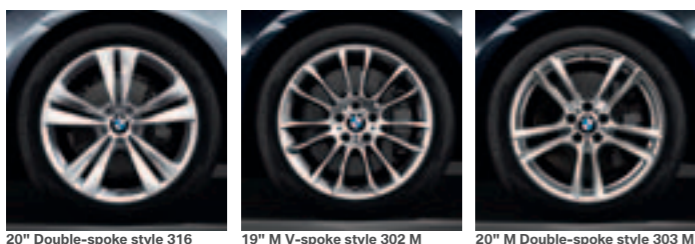

**STEERING WHEELS**

Sport leather steering wheel	255	○	-	○	-	○	-	○	-	£110
Steering wheel heating	248	○	○	○	○	○	○	○	○	£185

**Key**  
 ● = Standard ○ = Optional - = Not available Only with = these options must be ordered together Not with = these options are not available for ordering together / = Indicates 'or'  
<sup>1</sup> = To confirm compatibility of devices please refer to [www.homelink.com](http://www.homelink.com).

**LIGHT ALLOY WHEELS**

		535i SE	535i M Sport	550i SE	550i M Sport	530d SE	530d M Sport	535d SE	535d M Sport	Snow Chain	Run-flat tyres	Price
18" Double-spoke style 234	2SR	●	-	○	-	●	-	●	-	○	●	£0
18" Turbine-spoke style 271	2AF	○	-	-	-	○	-	○	-	○	●	£420
		-	-	○	-	-	-	-	-	○	●	£0
19" Star-spoke style 272	2SW	○	-	●	-	○	-	○	-	-	●	£1,140
19" Multi-spoke style 235	2ST	○	-	-	-	○	-	○	-	-	●	£1,550
		-	-	○	-	-	-	-	-	-	●	£420
19" Y-spoke style 315	2LG	○	-	-	-	○	-	○	-	-	●	£1,820
		-	-	○	-	-	-	-	-	-	●	£690
20" Double-spoke style 253	2BX	○	-	-	-	○	-	○	-	-	●	£2,120
		-	-	○	-	-	-	-	-	-	●	£985
20" Double-spoke style 316	2B2	○	-	-	-	○	-	○	-	-	●	£2,540
		-	-	○	-	-	-	-	-	-	●	£1,410
19" M V-spoke style 302 M	2NW	-	●	-	●	-	●	-	●	-	●	Std
20" M Double-spoke style 303 M	2NX	-	○	-	○	-	○	-	○	-	●	£985
20" BMW Individual V-spoke style 301 I	2NV	○	-	-	-	○	-	○	-	-	●	£2,800
		-	-	○	-	-	-	-	-	-	●	£1,665