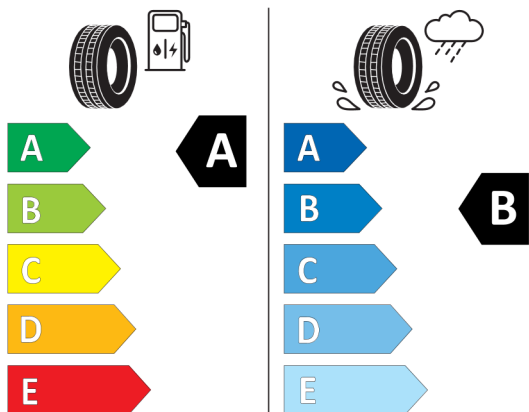

Číslo kalkulácie.
Dátum
Platnosť do

Ponuka
4545
16.10.2022
30.10.2022

EU Energetický štítok pre kolesá

Pirelli 596809

PIRELLI 39391

255/40R21 102 Y XL C1

2020/740

<https://eprel.ec.europa.eu/qr/596809>