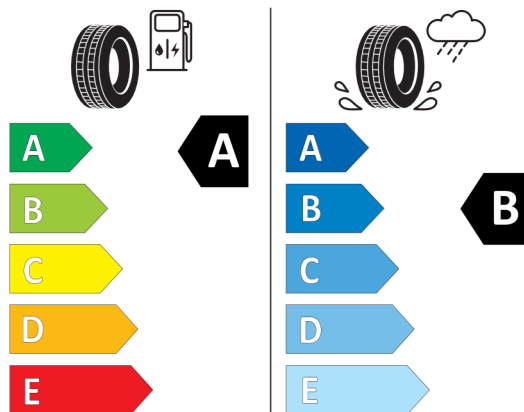

Bridgestone 502403

Bridgestone 21883

255/40 R21 102 Y XL C1

2020/740

<https://eprel.ec.europa.eu/qr/502403>