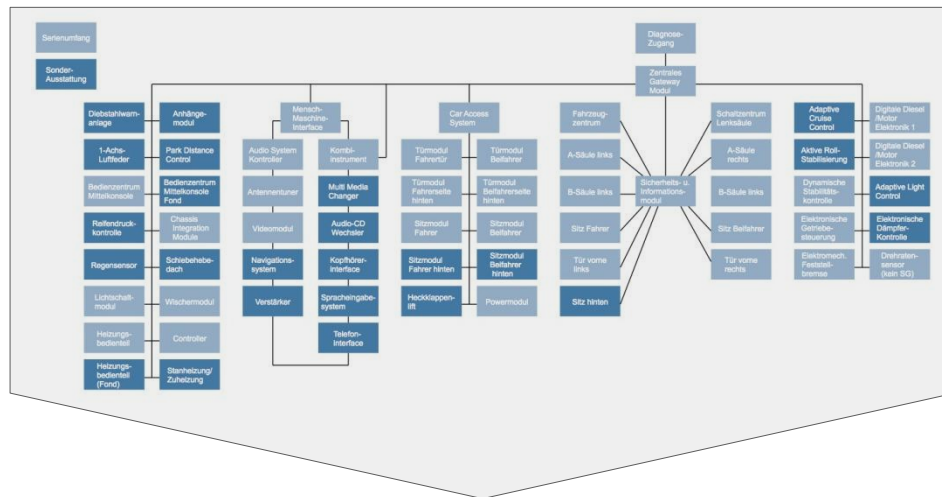

Chassis/ Power Train

ITDrive.

Automotive Electronics: A Complex Network of Control Units.

Basic functions in one ECU

...

two ECUs linked...

... basic functions
of a vehicle system

ITDrive.

Vision for Tomorrow: A Cluster of Homogeneous Domain-Servers.

- Increase Robustness
- Reduce Complexity
- Homogeneous Components

ITDrive.

Robustness Demonstration BMW 7 Series.

BMW Forschung u. Technik GmbH.

25th Anniversary of a Think Tank.

ITDrive.

BMW Group

ITDrive.

BMW Key. The key to a new experience of mobility.

Key features

- NFC (Near Field Communication) Tag-Type 4 interface (ISO14443).
- Certified smartcard-controller with JCOP (Java Card Open Plattform).
- Connection to existing key electronics.
- Supply of vehicle data via NFC.

ITDrive.

BMW Key. The key to a new experience of mobility.

eTicketing

- selection and ticketing via vehicle display
- payment via backend
- ticket transfer via vehicle to the key

ITDrive.

BMW Key. The key to a new experience of mobility.