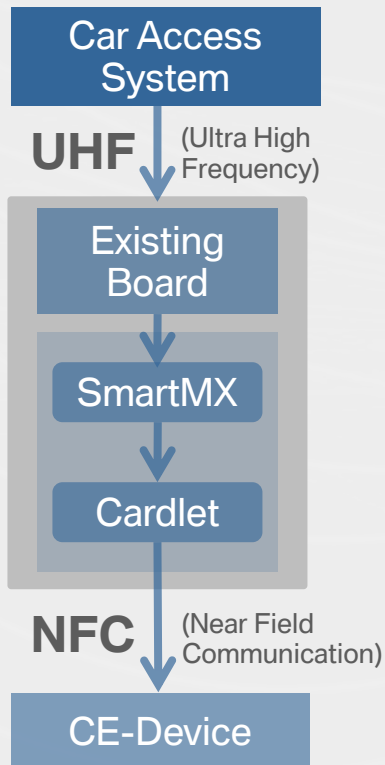

Chassis/ Power Train

ITDrive.

Automotive Electronics: A Complex Network of Control Units.

Basic functions in one ECU

...

two ECUs linked...

... basic functions
of a vehicle system

ITDrive.

25th Anniversary of a Think Tank.

ITDrive.

BMW Group

ITDrive.

BMW Key. The key to a new experience of mobility.

Key features

- NFC (Near Field Communication) Tag-Type 4 interface (ISO14443).
- Certified smartcard-controller with JCOP (Java Card Open Plattform).
- Connection to existing key electronics.
- Supply of vehicle data via NFC.

ITDrive.

BMW Key. The key to a new experience of mobility.

eTicketing

- selection and ticketing via vehicle display
- payment via backend
- ticket transfer via vehicle to the key

ITDrive.

BMW Key. The key to a new experience of mobility.

Displaying vehicle data

- overview over vehicle status
- check of service and vehicle data
- display of last vehicle location

ITDrive.

BMW Key. The key to a new experience of mobility.

ePayment

- contactless payment with the car key
- car key as branded lifestyle-object
- guaranteed solvency on route