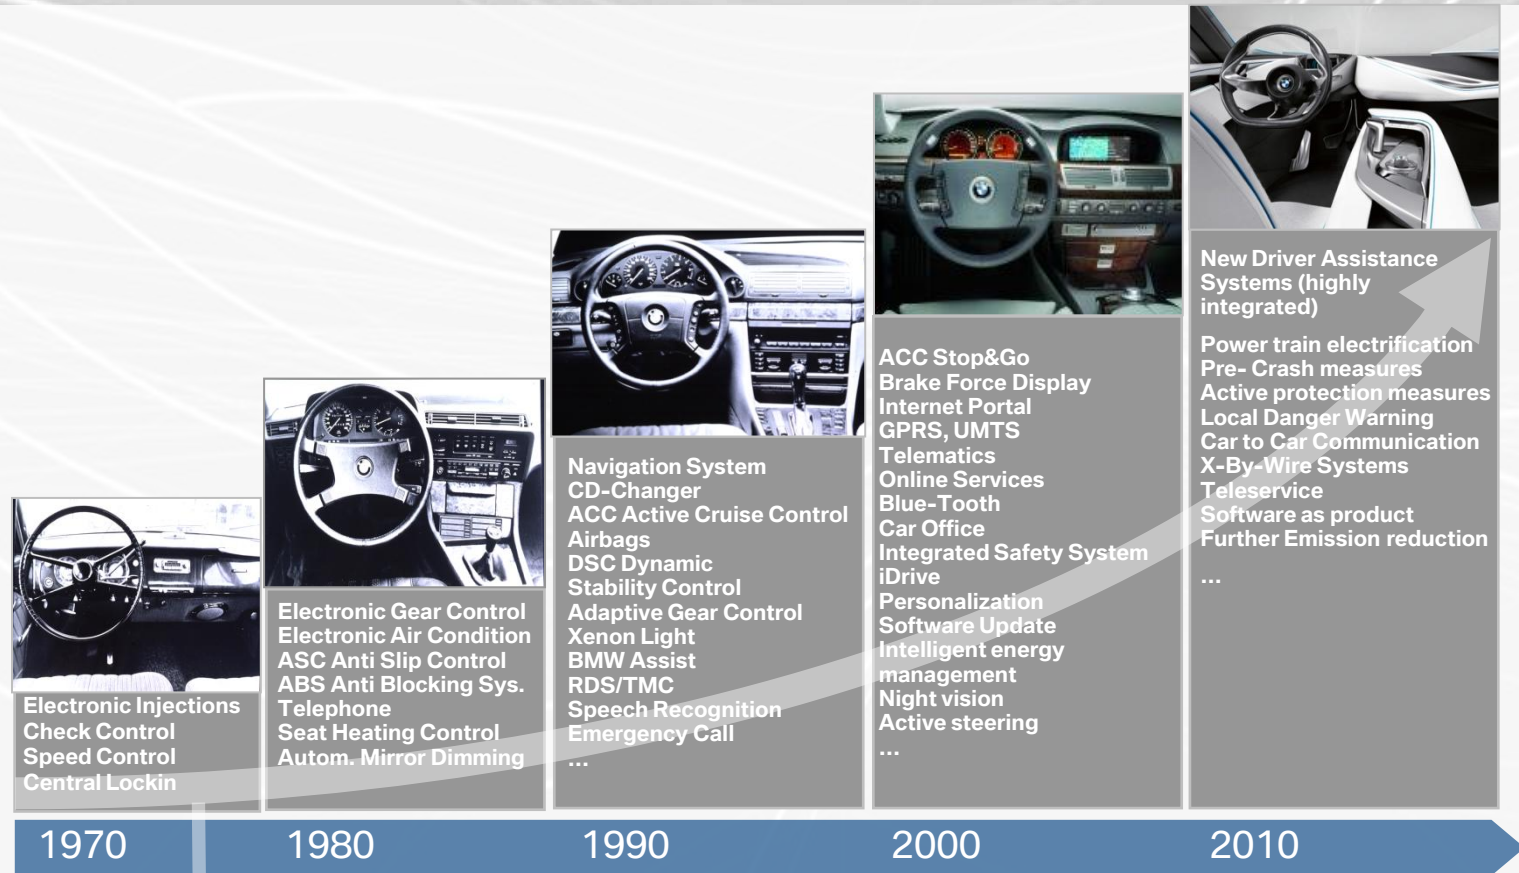

BMW Forschung u. Technik GmbH.

25th Anniversary of a Think Tank.

ITDrive.

BMW Group

ITDrive.

Contents.

Automotive electronics today.

Automotive electronics – vision.

IT-Motive 2020.

BMW Key. Multifunctional car key.

ITDrive.

More than 90% of all automotive innovations are driven by electronics and software.

Degree of Interdependence

iDrive.

BMW 7 series tops iSuppli's Automotive Technology Scorecard (04/2009).

New iDrive control concept. 3D navigation, entertainment-server, 80 GB hard disk drive.

World premiere of driver assistance systems: Speed Limit Information, Night Vision with pedestrian detection.

ACC Stop&Go, Dynamic Brake Control, belt latch tensioner.

Chassis/ Power Train

ITDrive.

Automotive Electronics: A Complex Network of Control Units.

Basic functions in one ECU

...

two ECUs linked...

... basic functions
of a vehicle system

ITDrive.