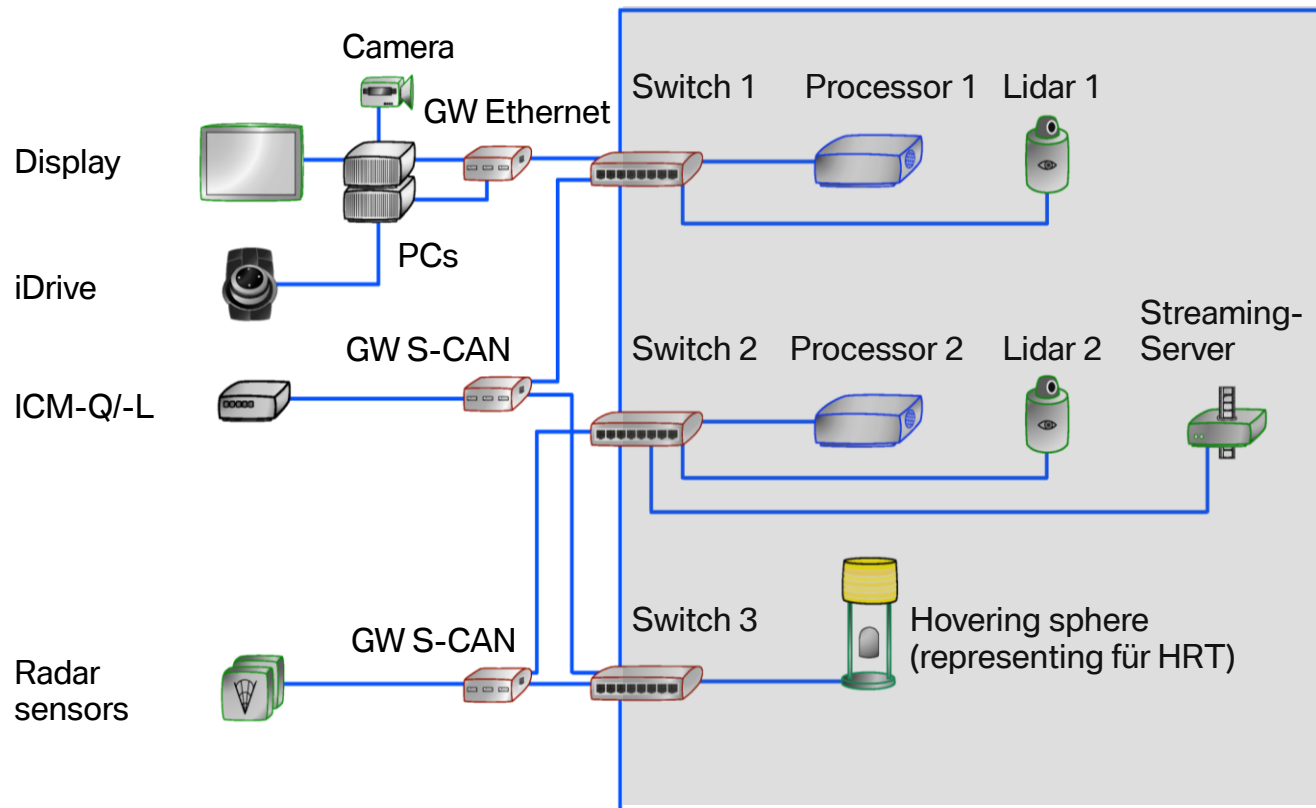

Chassis/ Power Train

ITDrive.

Automotive Electronics: A Complex Network of Control Units.

Basic functions in one ECU

...

two ECUs linked...

... basic functions
of a vehicle system

ITDrive.

Vision for Tomorrow: A Cluster of Homogeneous Domain-Servers.

- Increase Robustness
- Reduce Complexity
- Homogeneous Components

ITDrive.

Robustness Demonstration BMW 7 Series.

BMW Forschung u. Technik GmbH.

25th Anniversary of a Think Tank.

ITDrive.

BMW Group

ITDrive.

BMW Key. The key to a new experience of mobility.

Key features

- NFC (Near Field Communication) Tag-Type 4 interface (ISO14443).
- Certified smartcard-controller with JCOP (Java Card Open Plattform).
- Connection to existing key electronics.
- Supply of vehicle data via NFC.