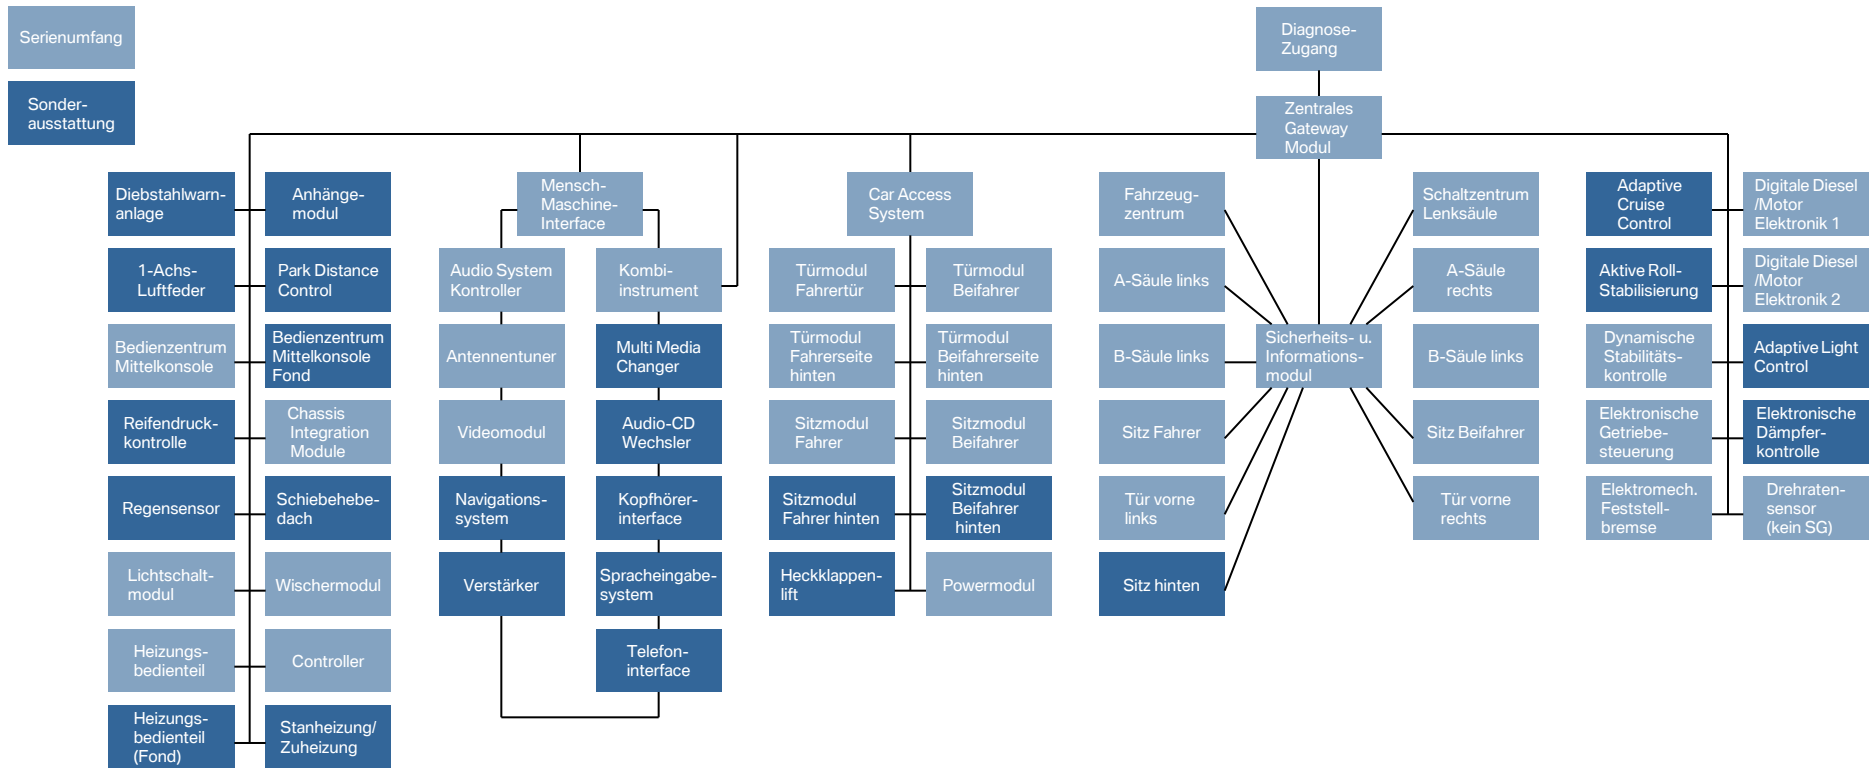

New iDrive control concept. 3D navigation, entertainment-server, 80 GB hard disk drive.

World premiere of driver assistance systems: Speed Limit Information, Night Vision with pedestrian detection.

ACC Stop&Go, Dynamic Brake Control, belt latch tensioner.

BMW Assist incl. eCall, internet in the car.

Lowest consumption 7.2 l/100 km in its class.

ITDrive.

Automotive Electronics: A Complex Network of Control Units.

Body/Comfort

MMI/Multimedia

Body/Comfort

Security

Chassis/ Power Train

ITDrive.

Automotive Electronics: A Complex Network of Control Units.

Basic functions in one ECU

...

two ECUs linked...

... basic functions
of a vehicle system

ITDrive.

ITDrive.

BMW Key. The key to a new experience of mobility.

eTicketing

- selection and ticketing via vehicle display
- payment via backend
- ticket transfer via vehicle to the key

ITDrive.

BMW Key. The key to a new experience of mobility.