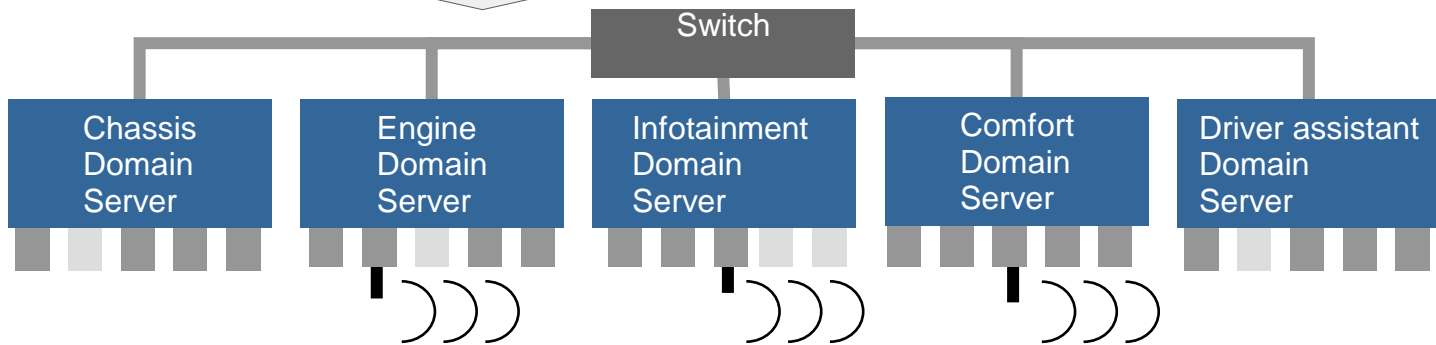

Chassis/ Power Train

ITDrive.

Automotive Electronics: A Complex Network of Control Units.

Basic functions in one ECU

...

two ECUs linked...

... basic functions
of a vehicle system

ITDrive.

Vision for Tomorrow: A Cluster of Homogeneous Domain-Servers.

- Increase Robustness
- Reduce Complexity
- Homogeneous Components

ITDrive.

Robustness Demonstration BMW 7 Series.

BMW Forschung u. Technik GmbH.

25th Anniversary of a Think Tank.

ITDrive.

BMW Group

ITDrive.

BMW Key. The key to a new experience of mobility.

Key features

- NFC (Near Field Communication) Tag-Type 4 interface (ISO14443).
- Certified smartcard-controller with JCOP (Java Card Open Plattform).
- Connection to existing key electronics.
- Supply of vehicle data via NFC.